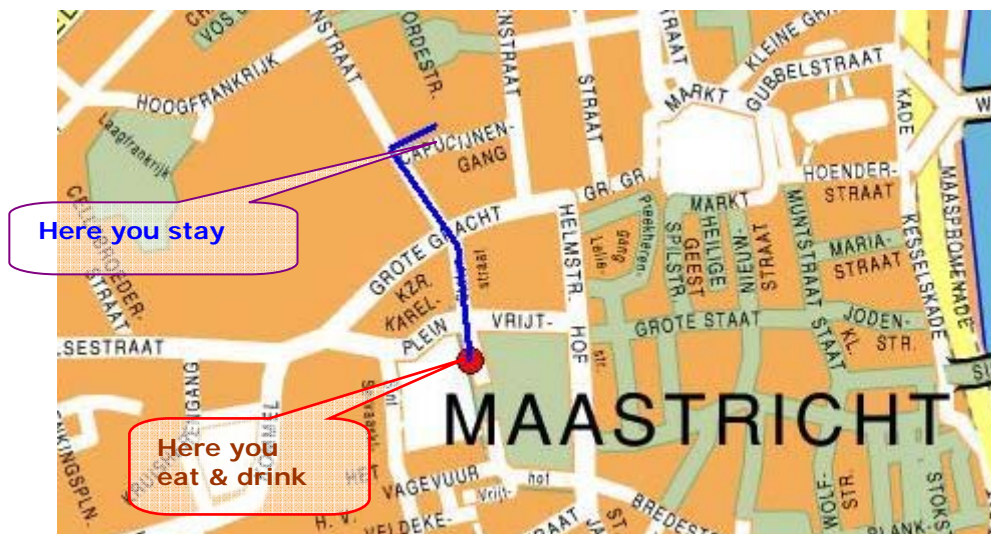

No drive to do the cookin' yourself ?

Get breakfast at 9 a.m. ,
lunch, diner & really good 'walk-on' meals
at THE

„4 keer uit op één lokatie”

VRIJTHOF 34-35

6211 LE Maastricht

Phone: +31-(0)43-3252073

Fax: +31-(0)43-3251717

www.perroen.nl

For more details , see the Menu-Card on back

How to reach there ?

Only 2 min to walk

LATTEGROND

in friendly cooperation with

www.internationalguesthouse.com

International Guesthouse Services